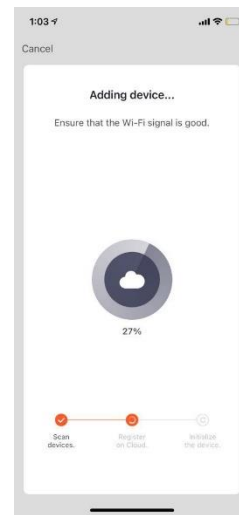

HOW TO CONFIGURE DEVICE THROUGH QLITE HOME APPLICATION