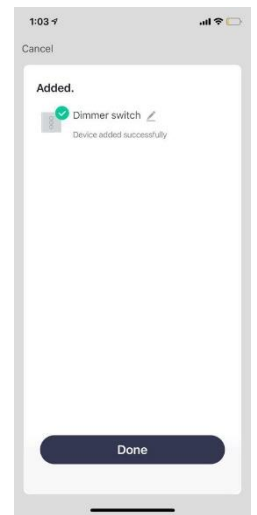

HOW TO CONFIGURE DEVICE THROUGH QLITE HOME APPLICATION