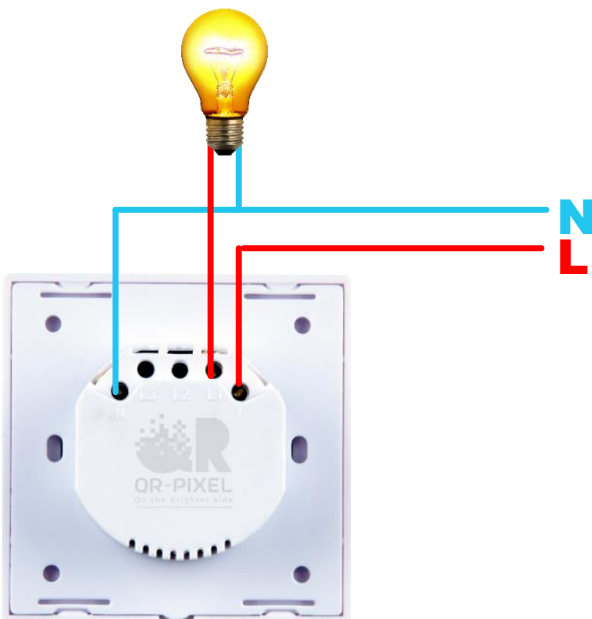

Smart Lighting Solutions

On The Brighter Side

DESCRIPTION:

QR-PIXEL, Smart Dimmer Switch lets you turn your Lights On and OFF, also adjust the brightness, according to a schedule, with a smart App, and with the installation of accessories, in responds to voice commands, motion or even your location.

SPECIFICATIONS

- Single channels switching & Dimming controller
- Switching & linear Dimming Functions
- Schedule the timing ON/OFF
- Input voltage : AC 100-240 50/60Hz
- Max Load : 400W
- Wireless Type: WIFI 2.4 Ghz
- Wireless standard :IEEE 802.11 b/g/n
- WIFI range 30M
- Module Size: 120 x 76 x 34 mm

WIRING DIAGRAM

ADVANTAGES:

- Easy Installation - Quick installation with step-by-step guide.
- Advanced 0-100% Dimming with precise 1% dimming levels- Set the desired brightness from 0-100% to meet your ambience and cut down your bill.
- Hand-free Voice Control – Compatible with Amazon Alexa and Google home. Make your hand-free smart home life more convenient and easier.
- Remote Control with Timer and Schedule of the dimmable smart switch from anywhere. All QR Pixel smart switches can be combined in one group, so you can dim/on/off different room lighting with one click.
- Real time status display on the Qlite Home app.
- Led Backlit can be controlled during Night-time.

DESCRIPTION:

QR-PIXEL, Smart Dimmer Switch lets you turn your Lights On and OFF, also adjust the brightness, according to a schedule, with a smart App, and with the installation of accessories, in responds to voice commands.