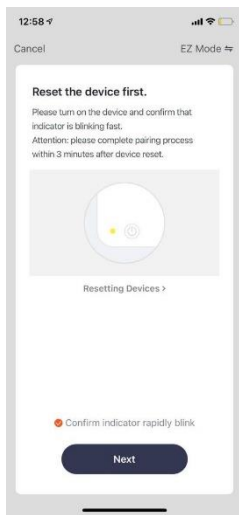

HOW TO CONFIGURE DEVICE THROUGH QLITE HOME APPLICATION