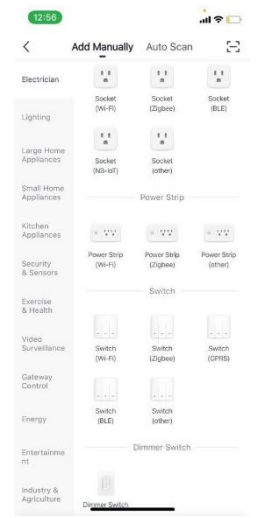

HOW TO CONFIGURE DEVICE THROUGH QLITE HOME APPLICATION