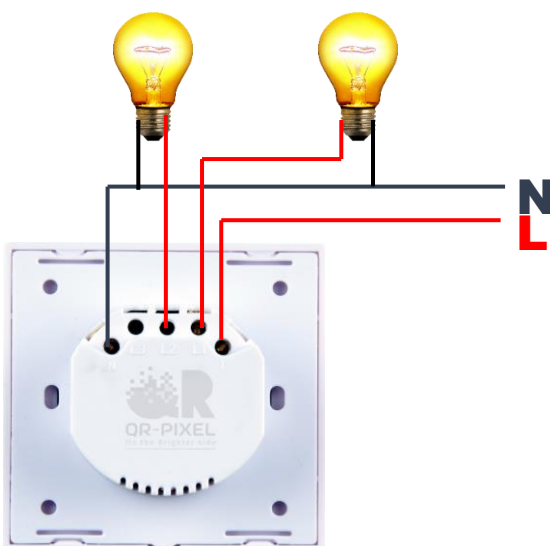

Smart Lighting Solutions

On The Brighter Side

DESCRIPTION:

QR-PIXEL, Smart Dimmer Switch lets you turn your Lights On and OFF, also adjust the brightness, according to a schedule, with a smart App, and with the installation of accessories, in responds to voice commands, motion or even your location.

WIRING DIAGRAM

ADVANTAGES:

- Easy Installation - Quick installation with step-by-step guide.
- Advanced 0-100% Dimming with precise 1% dimming levels- Set the desired brightness from 0-100% to meet your ambience and cut down your bill.
- Hand-free Voice Control – Compatible with Amazon Alexa and Google home. Make your hand-free smart home life more convenient and easier.
- Remote Control with Timer and Schedule of the dimmable smart switch from anywhere. All QR Pixel smart switches can be combined in one group, so you can dim/on/off different room lighting with one click.
- Real time status display on the Qlite Home app.
- Led Backlit can be controlled during Night-time.

DESCRIPTION:

QR-PIXEL, Smart Dimmer Switch lets you turn your Lights On and OFF, also adjust the brightness, according to a schedule, with a smart App, and with the installation of accessories, in responds to voice commands.

WIRING DIAGRAM

ADVANTAGES:

- Easy Installation - Quick installation with step-by-step guide.
- Advanced 0-100% Dimming with precise 1% dimming levels- Set the desired brightness from 0-100% to meet your ambience and cut down your bill.
- Hand-free Voice Control – Compatible with Amazon Alexa and Google home. Make your hand-free smart home life more convenient and easier. Individual channel control is possible.
- Remote Control with Timer and Schedule of the dimmable smart switch from anywhere. All QR Pixel smart switches can be combined in one group, so you can dim/on/off different room lighting with one click.
- Real time status display on the Qlite Home app.
- Led Backlit can be controlled during Night-time.