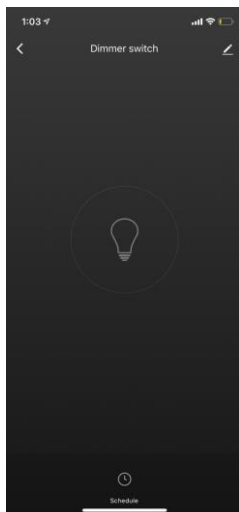

HOW TO CONFIGURE DEVICE THROUGH QLITE HOME APPLICATION