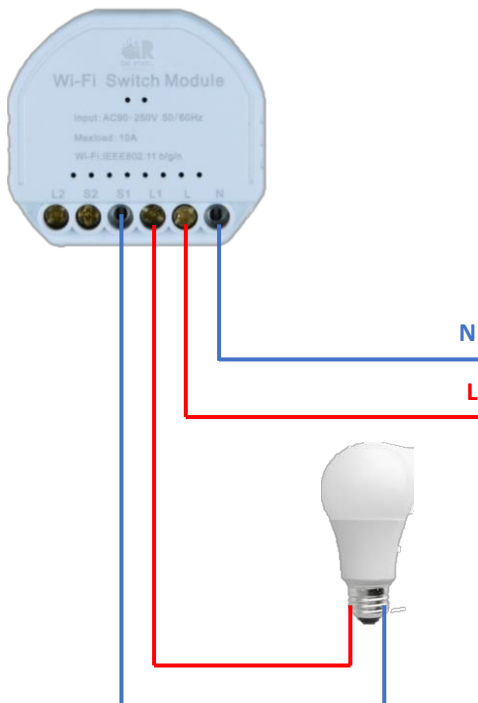

Smart Lighting Solutions

On The Brighter Side

DESCRIPTION:

QR-PIXEL, Smart 1 way modular Switch lets you convert any non smart device into a smart device. You can switch any device On/Off according to a schedule, with a smart App, and with the installation of accessories, in responds to voice commands.

SPECIFICATIONS

- Single channels switching.
- Schedule the timing ON/OFF
- Input voltage : AC 100-240 50/60Hz
- Max Load : 400W
- Wireless Type: WIFI 2.4 Ghz
- Wireless standard :IEEE 802.11 b/g/n
- WIFI range 30M

WIRING DIAGRAM

ADVANTAGES:

- Easy Installation - Quick installation with step-by-step guide.
- Converts a non-smart switching device into a fully automated smart switching device.
- Advanced control of non-smart devices. Automated switching function which can be controlled from the Qlite Home App or by voice control.
- Hand-free Voice Control – Compatible with Amazon Alexa and Google home. Make your hand-free smart home life more convenient and easier.
- You can set a Timer and Schedule of the Smart Wi-Fi 1-way switches from anywhere. All QR Pixel smart switches can be combined in one group, so you can switch/on/off different devices with one click.
- Real time status display on the Qlite Home app.
- It can be easily fixed on the back of a 3x3 physical switch

DESCRIPTION:

QR-PIXEL, Smart 2 way modular Switch lets you convert any two non smart devices into two smart devices . You can switch any device On/Off according to a schedule, with a smart App, and with the installation of accessories, in responds to voice commands.