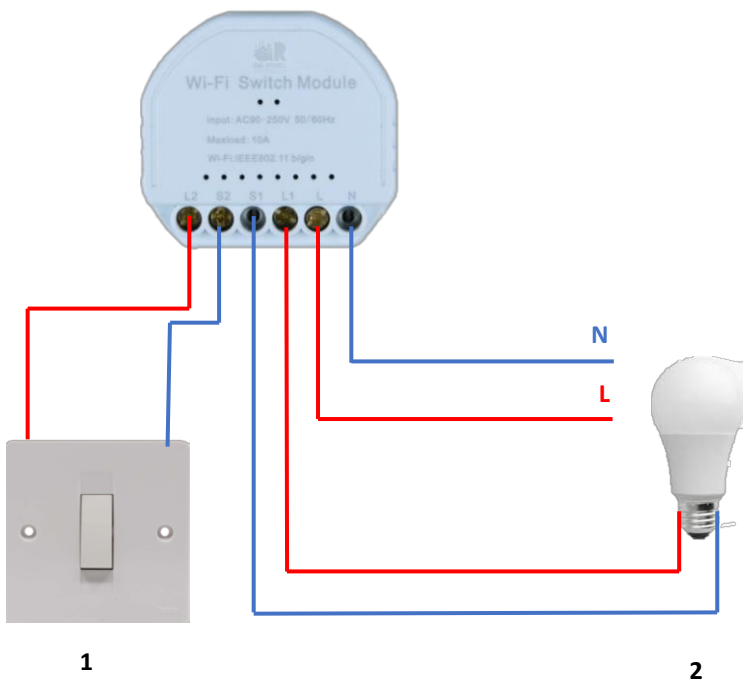

DESCRIPTION:

QR-PIXEL, Smart 2 way modular Switch lets you convert any two non smart devices into two smart devices . You can switch any device On/Off according to a schedule, with a smart App, and with the installation of accessories, in responds to voice commands.

SPECIFICATIONS

- Two channels switching.
- Schedule the timing ON/OFF
- Input voltage : AC 100-240 50/60Hz
- Max Load : 400W
- Wireless Type: WIFI 2.4 Ghz
- Wireless standard :IEEE 802.11 b/g/n
- WIFI range 30M

WIRING DIAGRAM

ADVANTAGES:

- •Easy Installation - Quick installation with step-by-step guide.
- •Converts a non-smart switching device into a fully automated smart switching device.
- •Advanced control of non-smart devices. Automated switching function which can be controlled from the Qlite Home App or by voice control.
- •Hand-free Voice Control – Compatible with Amazon Alexa and Google home. Make your hand-free smart home life more convenient and easier.
- •You can set a Timer and Schedule of the Smart Wi-Fi 2-way switches from anywhere. All QR Pixel smart switches can be combined in one group, so you can switch/on/off different devices with one click.
- •Real time status display on the Qlite Home app.
- •It can be easily fixed on the back of a 3x3 physical switch