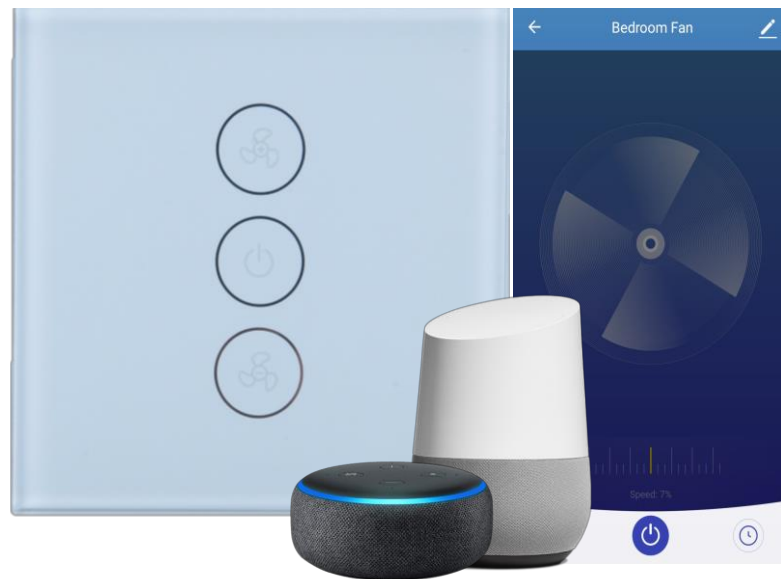

DESCRIPTION:

QR-PIXEL, two channel Smart Fan Switch lets you turn two of your Fans On and OFF, it also helps in adjusting the fan speed, according to a schedule, with a smart App, and with the installation of accessories, it responds to voice commands.

SPECIFICATIONS

- Two channel fan switching function.
- Schedule the timing ON/OFF
- Input voltage : AC 110-240 50/60Hz
- Max Load : 400W
- Wireless Type: WIFI 2.4 Ghz
- Wireless standard :IEEE 802.11 b/g/n
- WIFI range 30M
- Module Size: 120 x 76 x 34 mm
- Color - White, Black colored glass touch panel.

WIRING DIAGRAM

ADVANTAGES:

- •Easy Installation - Quick installation with step-by-step guide.
- •Advanced 0-100% fan speed. Set the desired fan speed from 0-100% to meet your ambience and cut down your bill.
- •Hand-free Voice Control – Compatible with Amazon Alexa and Google home. Make your hand-free smart home life more convenient and easier.
- •Remote Control with Timer and Schedule of the smart Fan switch from anywhere. All QR Pixel smart fan switches can be combined in one group, so you can dim/on/off different fans with one click.
- •Real time status display on the Qlite Home app.
- •Led Backlit can be controlled during Night-time.
- •Glass touch panel control for easier control.