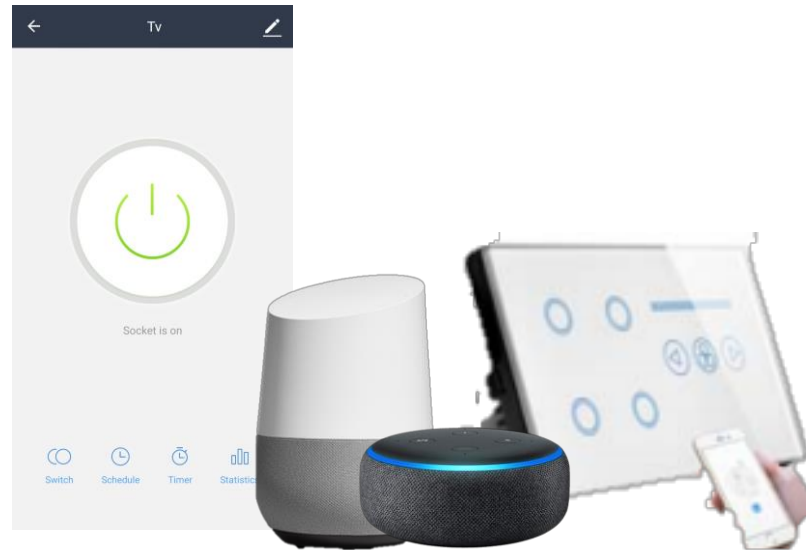

DESCRIPTION:

QR-PIXEL, Smart Wi-Fi 4 Gang Touch Switch with fan controller lets you turn your connected device On/OFF and can also control the switching and speed of your fan with the Qlite App, and with the installation of accessories, in responds to voice commands. It supports 2-way and 3-way communication. It is also able to monitor your energy consumption, allowing you to save power.

SPECIFICATIONS

- Four channel switching controller.
- Fan Switching Function.
- Energy Monitoring Functions.
- Schedule the timing ON/OFF
- Input voltage : AC 110-240 50/60Hz
- Rated Load – 600W (Fan Controller) + 2500W (4 Gang Switch)
- Wireless Type: WIFI 2.4 Ghz
- Wireless standard :IEEE 802.11 b/g/n
- WIFI range 30M
- Color - White, Black colored glass touch panel.
- Size – 86x86x34 mm.

Wiring Diagram

ADVANTAGES:

- Easy Installation - Quick installation with step-by-step guide.
- Advanced 0-100% fan speed. Set the desired fan speed from 0-100% to meet your ambience and cut down your bill.
- Hand-free Voice Control – Compatible with Amazon Alexa and Google home. Make your hand-free smart home life more convenient and easier.
- You can set the Timer and Schedule of the smart sockets from anywhere. All QR Pixel smart switches can be combined in one group, so you can on/off different switches with one click.
- Real time status Real time display of energy consumption of the device, ensuring energy saving.