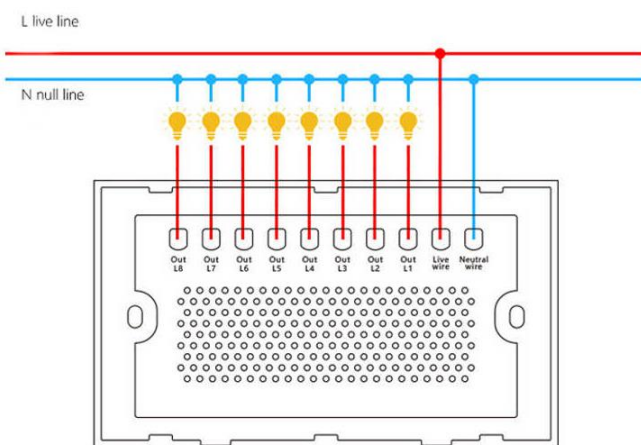

DESCRIPTION:

QR-PIXEL, Smart Wi-Fi 4 Gang Touch Switch with fan controller lets you turn your connected device On/OFF and can also control the switching and speed of your fan with the Qlite App, and with the installation of accessories, in responds to voice commands. It supports 2-way and 3-way communication. It is also able to monitor your energy consumption, allowing you to save power.

SPECIFICATIONS

- Four channel switching controller.
- Fan Switching Function.
- Energy Monitoring Functions.
- Schedule the timing ON/OFF
- Input voltage : AC 110-240 50/60Hz
- Rated Load – 600W (Fan Controller) + 2500W (4 Gang Switch)
- Wireless Type: WIFI 2.4 Ghz
- Wireless standard :IEEE 802.11 b/g/n
- WIFI range 30M
- Color - White, Black colored glass touch panel.
- Size – 86x86x34 mm.

Wiring Diagram

ADVANTAGES:

- Easy Installation - Quick installation with step-by-step guide.
- Advanced 0-100% fan speed. Set the desired fan speed from 0-100% to meet your ambience and cut down your bill.
- Hand-free Voice Control – Compatible with Amazon Alexa and Google home. Make your hand-free smart home life more convenient and easier.
- You can set the Timer and Schedule of the smart sockets from anywhere. All QR Pixel smart switches can be combined in one group, so you can on/off different switches with one click.
- Real time status Real time display of energy consumption of the device, ensuring energy saving.