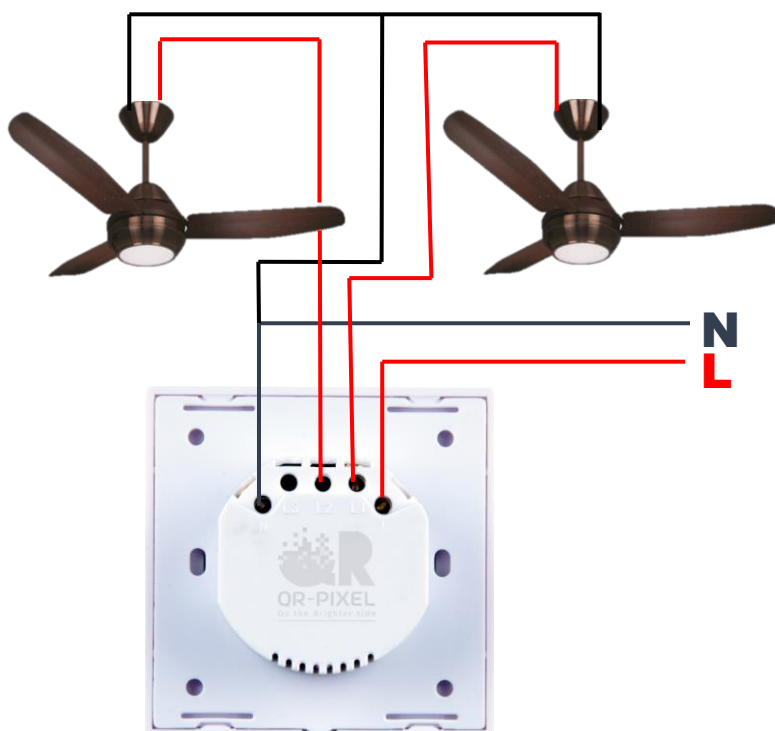

DESCRIPTION:

QR-PIXEL, two channel Smart Fan Switch lets you turn two of your Fans On and OFF, it also helps in adjusting the fan speed, according to a schedule, with a smart App, and with the installation of accessories, it responds to voice commands.

SPECIFICATIONS

- Two channel fan switching function.
- Schedule the timing ON/OFF
- Input voltage : AC 110-240 50/60Hz
- Max Load : 400W
- Wireless Type: WIFI 2.4 Ghz
- Wireless standard :IEEE 802.11 b/g/n
- WIFI range 30M
- Module Size: 120 x 76 x 34 mm
- Color - White, Black colored glass touch panel.

WIRING DIAGRAM

ADVANTAGES:

- •Easy Installation - Quick installation with step-by-step guide.
- •Advanced 0-100% fan speed. Set the desired fan speed from 0-100% to meet your ambience and cut down your bill.
- •Hand-free Voice Control – Compatible with Amazon Alexa and Google home. Make your hand-free smart home life more convenient and easier.
- •Remote Control with Timer and Schedule of the smart Fan switch from anywhere. All QR Pixel smart fan switches can be combined in one group, so you can dim/on/off different fans with one click.
- •Real time status display on the Qlite Home app.
- •Led Backlit can be controlled during Night-time.
- •Glass touch panel control for easier control.