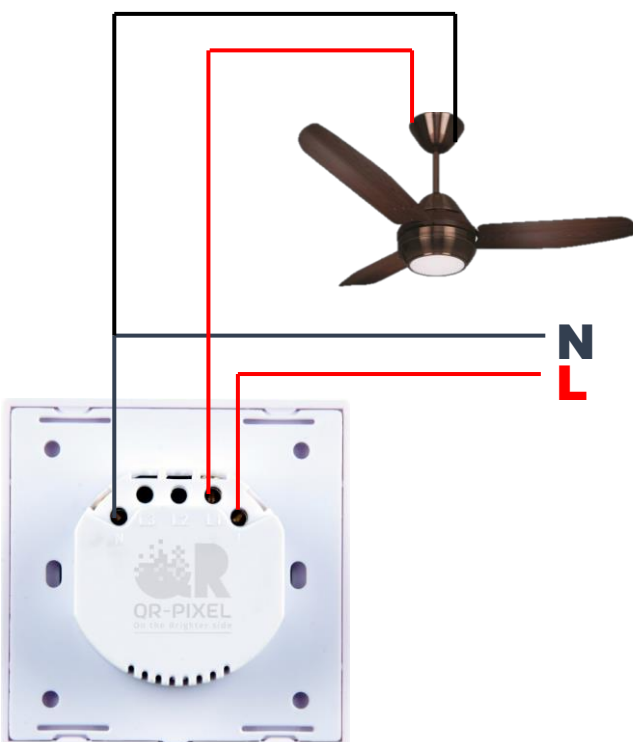

DESCRIPTION:

QR-PIXEL, Smart Fan Switch lets you turn your Fan On and OFF, it also helps in adjusting the fan speed, according to a schedule, with a smart App, and with the installation of accessories, it responds to voice commands.

SPECIFICATIONS

- Fan Switching Function.
- Schedule the timing ON/OFF
- Input voltage : AC 110-240 50/60Hz
- Max Load : 400W
- Wireless Type: WIFI 2.4 Ghz
- Wireless standard :IEEE 802.11 b/g/n
- WIFI range 30M
- Module Size: 120 x 76 x 34 mm
- Color - White, Black colored glass touch panel.

WIRING DIAGRAM

ADVANTAGES:

- Easy Installation - Quick installation with step-by-step guide.
- Advanced 0-100% fan speed. Set the desired fan speed from 0-100% to meet your ambience and cut down your bill.
- Hand-free Voice Control – Compatible with Amazon Alexa and Google home. Make your hand-free smart home life more convenient and easier.
- Remote Control with Timer and Schedule of the smart Fan switch from anywhere. All QR Pixel smart fan switches can be combined in one group, so you can dim/on/off different fans with one click.
- Real time status display on the Qlite Home app.
- Led Backlit can be controlled during Night-time.
- Glass touch panel control for easier control.